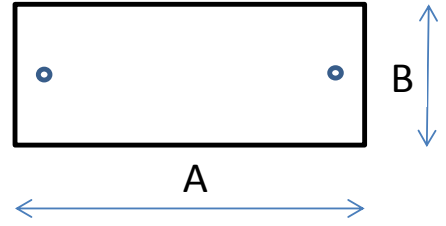

Mounting Holes (specify below)

- ☐ Yes   ☐ No

Drill 3.5mm Dia. Holes

Ph: 0405 320 620
Email: jb.signs@bigpond.net.au
www.engravedlabels.com.au
Fax: 08 8387 3099

Item No.	Quan.	Letter Size	Dim. A	Dim. B	Inscription

Client:	Phone:
Delivery detail:	Order / Job No:
	Required by:
Drawn:	Date: Sheet: of